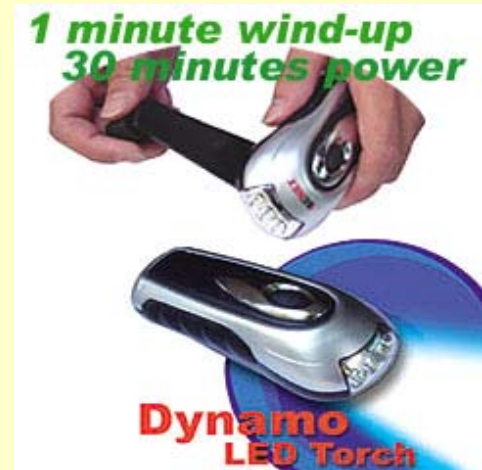

Product Information Sheet

LED DYNAMO TORCH

- Revolutionary Self-power technology- NEVER NEEDS BATTERIES.
- Recharges over and over by simply winding up the handle
- 1 minute of winding generates up to 20 minutes of bright LED light.
- Super-bright 20,000 LED lights never need replacing.
- Ergonomic rubber grip handle.
- The lithium battery can be recharged more than 500 times.
- Great for power outages, emergencies, camping, car glove box and more.
- 2 light options 3 LEDs or 5 LEDs blinking.
- Water Resistant.
- CE Approved.

**TRY THIS
TORCH
NOW!!!
THIS TORCH
CAN BE
OPERATED
IN THE
PACKAGING.**

**ELECTRIC
SYSTEMS**
LIMITED
www.electricsystems.co.nz